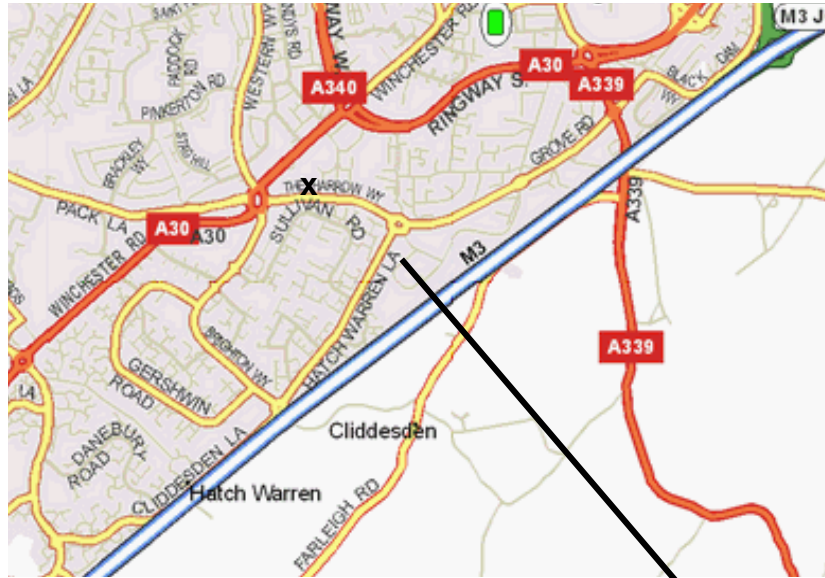

# Vibro-Meter UK (Basingstoke) – Location of New Facility

X – denotes location of previous site in The Harrow Way

M3 to London

M3 to Southampton

Our new address is:

The Laurels, Jays Close, Viabes Industrial Estate,  
Basingstoke, Hampshire, RG22 4BS, UK.